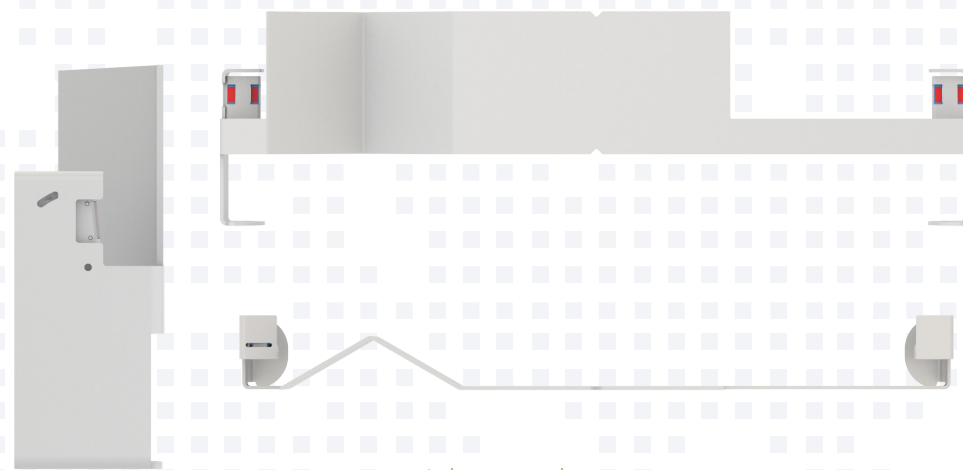

High VL-Marker 1278 mm