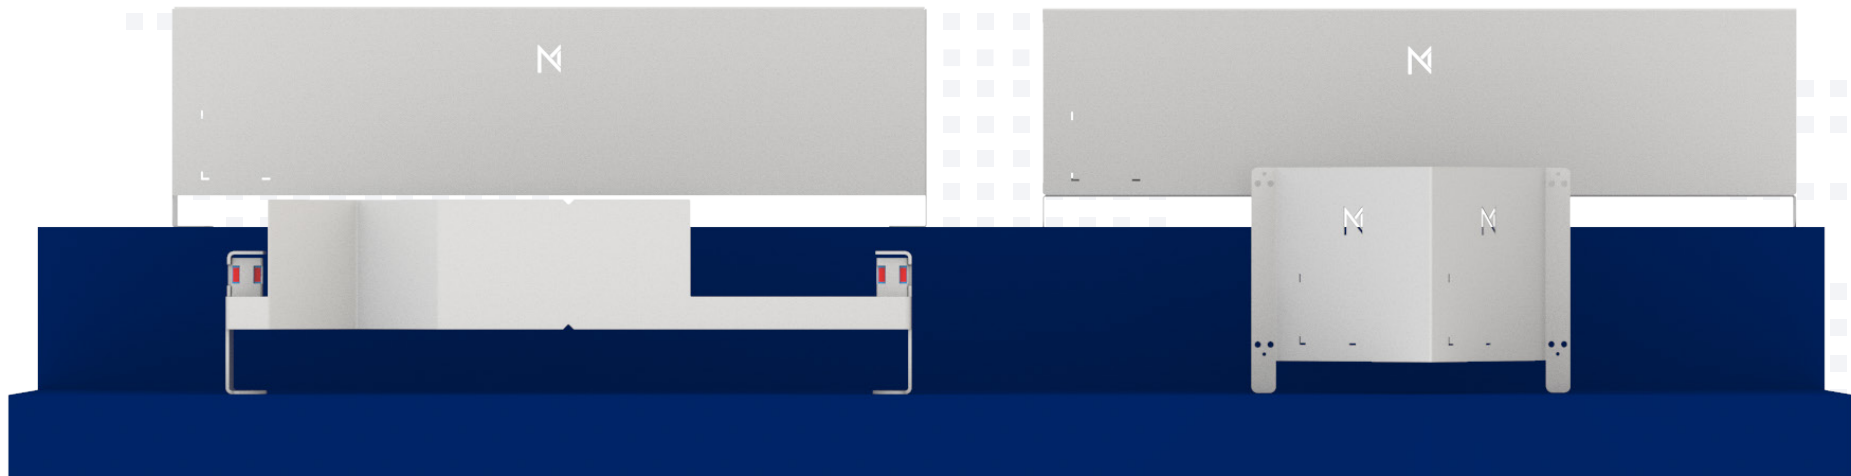

Markers

Floor Marker, Pallet Racking Marker, Wall Marker, VL-marker

Our Floor, Pallet Racking, Wall and VL-markers are designed to be implemented in production and logistics facilities. By giving guidance to the mobile robot and helping it to navigate through marking locations within the environment the markers optimize industrial automation. Individual QR-codes can be added to the designated areas to be scanned by the mobile robot.

Your key benefits

- The markers can be used for the navigation of MiR100, MiR200, MiR500 and MiR1000
- In the left corner of each marker an area is marked by cut-out holes - these mark the position for a QR code to be placed, which can be scanned to let the mobile robot instantly know where it is in the production site
- The markers are available in various sizes to fit into different production and logistics environments

Accessories to customize your logistics

Technical specifications

Parameter	Floor Marker 800 mm	Floor Marker 1000 mm	Floor Marker 1200 mm
Length	800 mm 31.5"	1000 mm 39.4"	1200 mm 47.3"
Height	350 mm 13.8"	350 mm 13.8"	350 mm 13.8"
Width	100 mm 4.0"	100 mm 4.0"	100 mm 4.0"
Color	RAL 7035	RAL 7035	RAL 7035